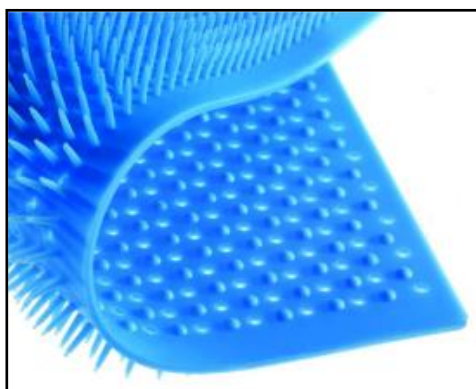

**SILICONE PIN MAT****Product Code(s)**

➤ DINPIN001

A large silicone Pin Mat which may be cut up into a variety of sizes. Ideal for use in any tray where a bespoke mat is not available. Provided with holes in the bottom of the mat for rapid draining.

**Materials**

DINPIN001 mats are made of a silicone polymer.  
They are latex free.

**Size**

DINPIN001 -500 x 300mm  
PIN SIZE -13.3mm

**Washing and Sterilising**

Silicone Pin Mats are suitable for use in steam, ethylene oxide and plasma sterilisation systems.  
Silicone Pin Mats are suitable for use in all known wash decontamination procedures.